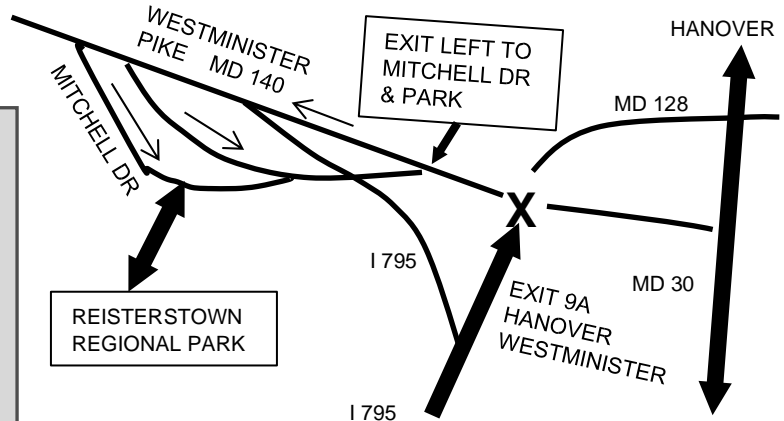

### Sunday July 25, 2021

**Food available at Concession Stand: Hot Dogs, Bratwurst, Snacks, Cold Drinks**

**SHOW VEHICLE ENTRANCE:** From I-795 going North, Exit 9A to MD-30 / MD-140E Westminster / Hanover. At traffic light turn left onto MD-140 towards Westminster. Keep left and then immediately turn left onto Mitchell Dr. Follow posted signs.